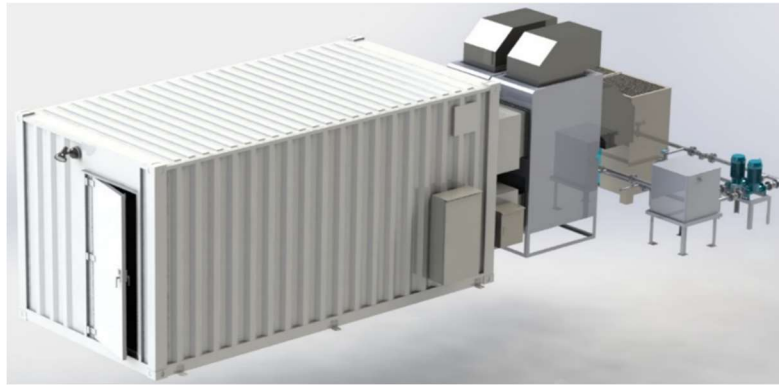

Overview of M:MDC (Morgenrot Mobile Data Center)

Image of External Appearance

Address

MIRAIT ONE Corporation Ikebukuro Technology Center (Itabashi-ku)

Characteristics

- Equipped with 12 of the latest high-performance CPU/GPU server racks in a high-strength container with high heat insulation
- Capable of cloud-based high-speed computing using Morgenrot's Excalibur® distributed processing software
- Meets energy-saving requirements of SDGs by utilizing energy-saving cooling technology based on heat pipes and water blocks
- Offers a variety of benefits regardless of the installation location
  - a) Able to reduce data transfer costs by being installed in proximity to users handling large volumes of data (* This case)
  - b) Can operate on clean energy by installing the container at a renewable energy generation site
  - c) Can perform high-speed computing on site by installing the container in development facilities, research institutions or development sites
  - d) Enables the effective utilization of existing idle land and facilities by installing the container
- Enables scalable expansion of computing power by installing multiple containers
- Meets needs for not only CG rendering, but also AI and deep learning requiring high-speed processing
- Can be provided as a high-speed computing resource sharing service enabling easy use of the necessary computing power without any setup hassle for processing, analysis, simulation, etc. in the elemental parts of large-scale projects